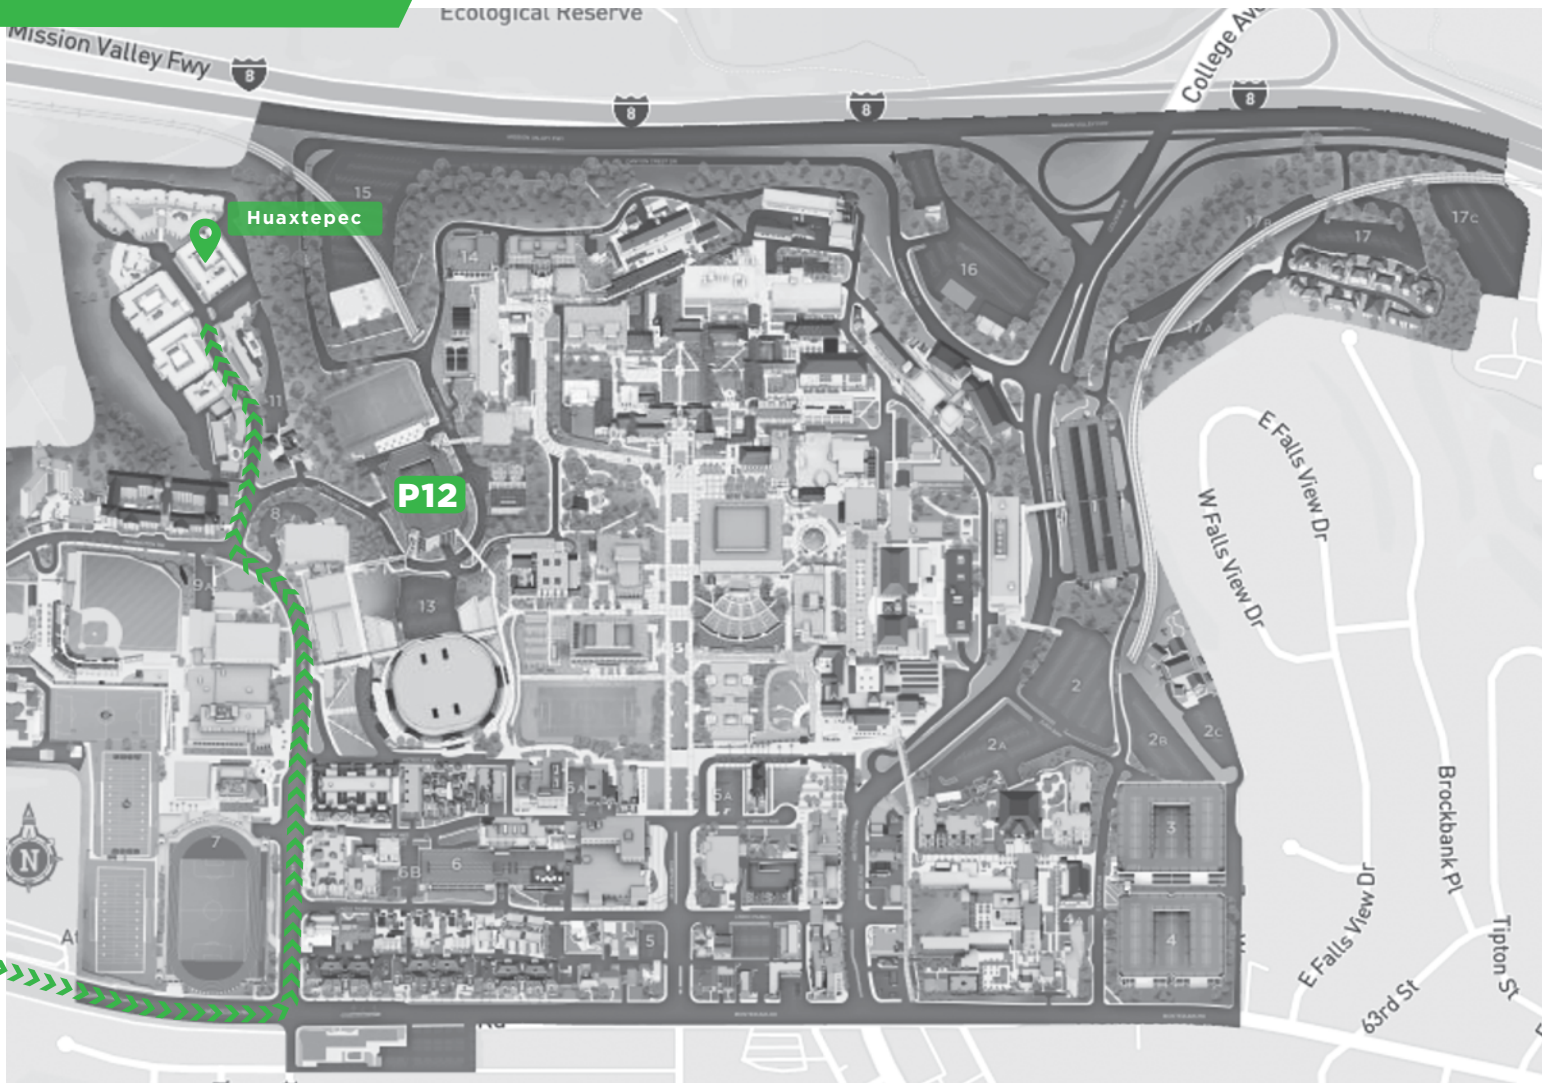

MOVE→IN MAP 2020

Huaxtepec

STEP 1. ARRIVE:

From I-8 exit Fairmount Ave. and head south. Merge onto Montezuma Rd. (east). Turn left on 55th St. At the intersection of 55th St. and Remington Rd. turn right to continue on 55th St. Continue straight and turn right into the Tarastec Parking Lot.

STEP 2. CHECK IN:

You will queue, check in to your apartment and receive your keys while in your vehicle.

STEP 3. UNLOAD:

Proceed to your corresponding building's unloading zone. A limited number of carts are available for check out.

STEP 4. PARK:

After unloading, move your vehicle to Parking Structure 12, where parking is free until Saturday, August 22.