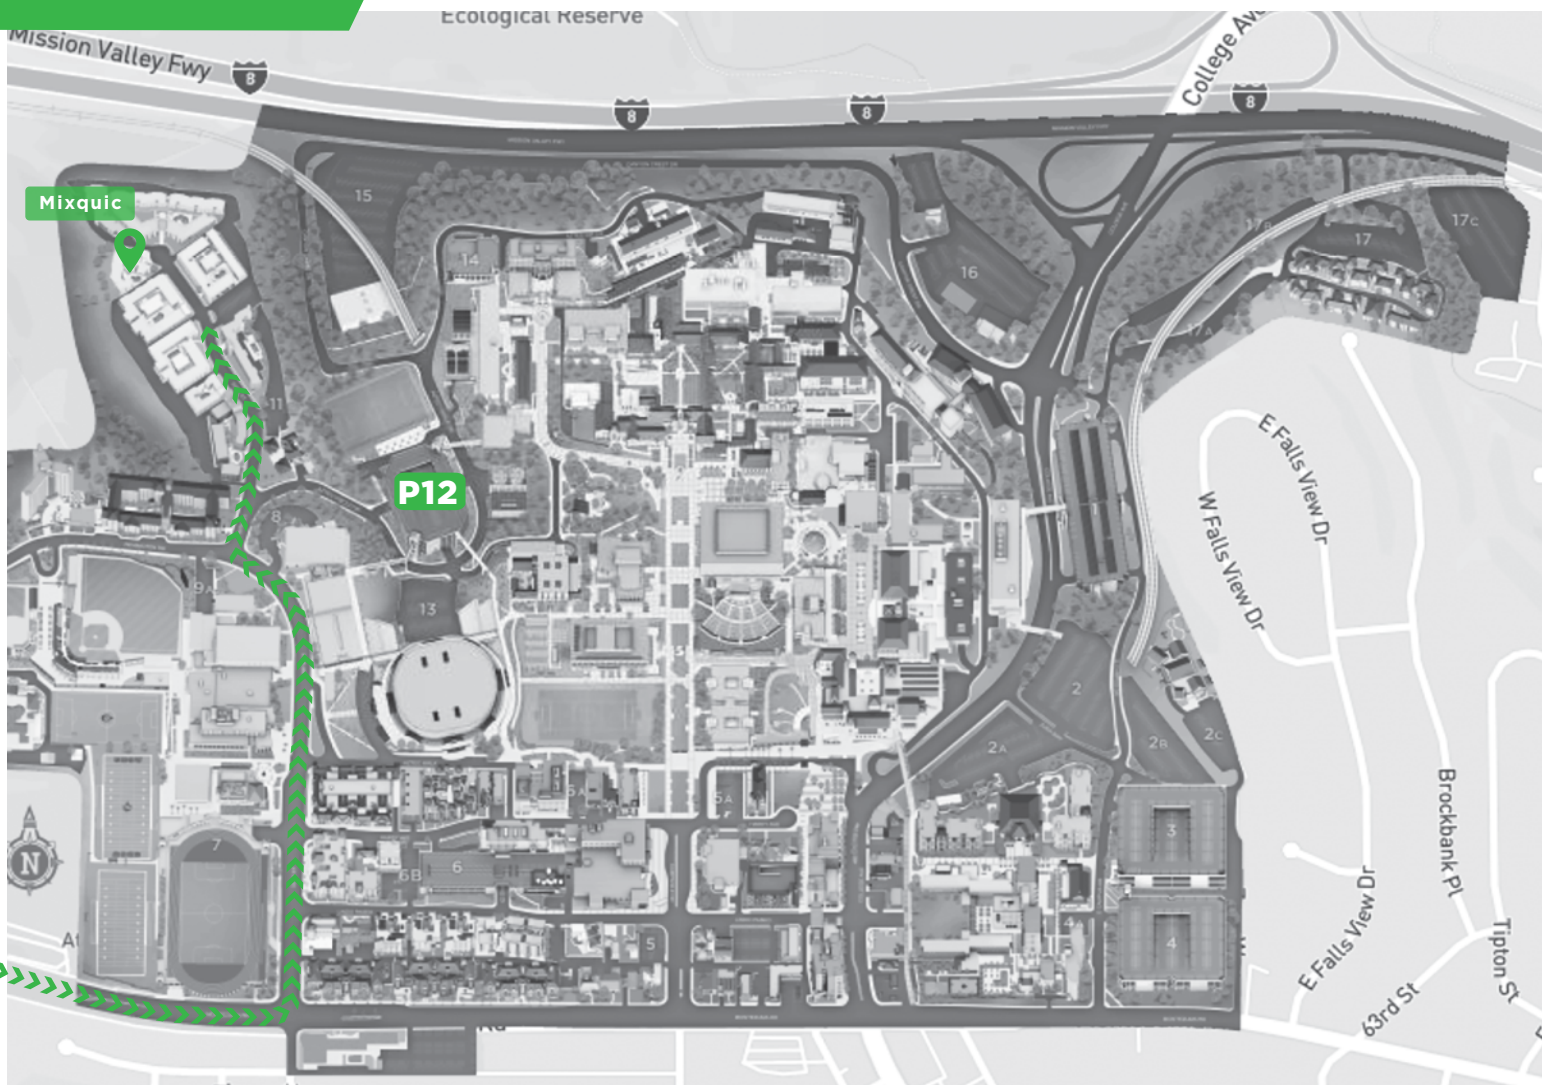

MOVE→IN MAP 2020

Mixquic

STEP 1. ARRIVE:

From I-8 exit Fairmount Ave. and head south. Merge onto Montezuma Rd. (east). Turn left on 55th St. At the intersection of 55th St. and Remington Rd. turn right to continue on 55th St. Continue straight and turn right into the Tarastec Parking Lot.

STEP 2. CHECK IN:

You will queue, check in to your apartment and receive your keys while in your vehicle.

STEP 3. UNLOAD:

Proceed to your corresponding building's unloading zone. A limited number of carts are available for check out.

STEP 4. PARK:

After unloading, move your vehicle to Parking Structure 12, where parking is free until Saturday, August 22.