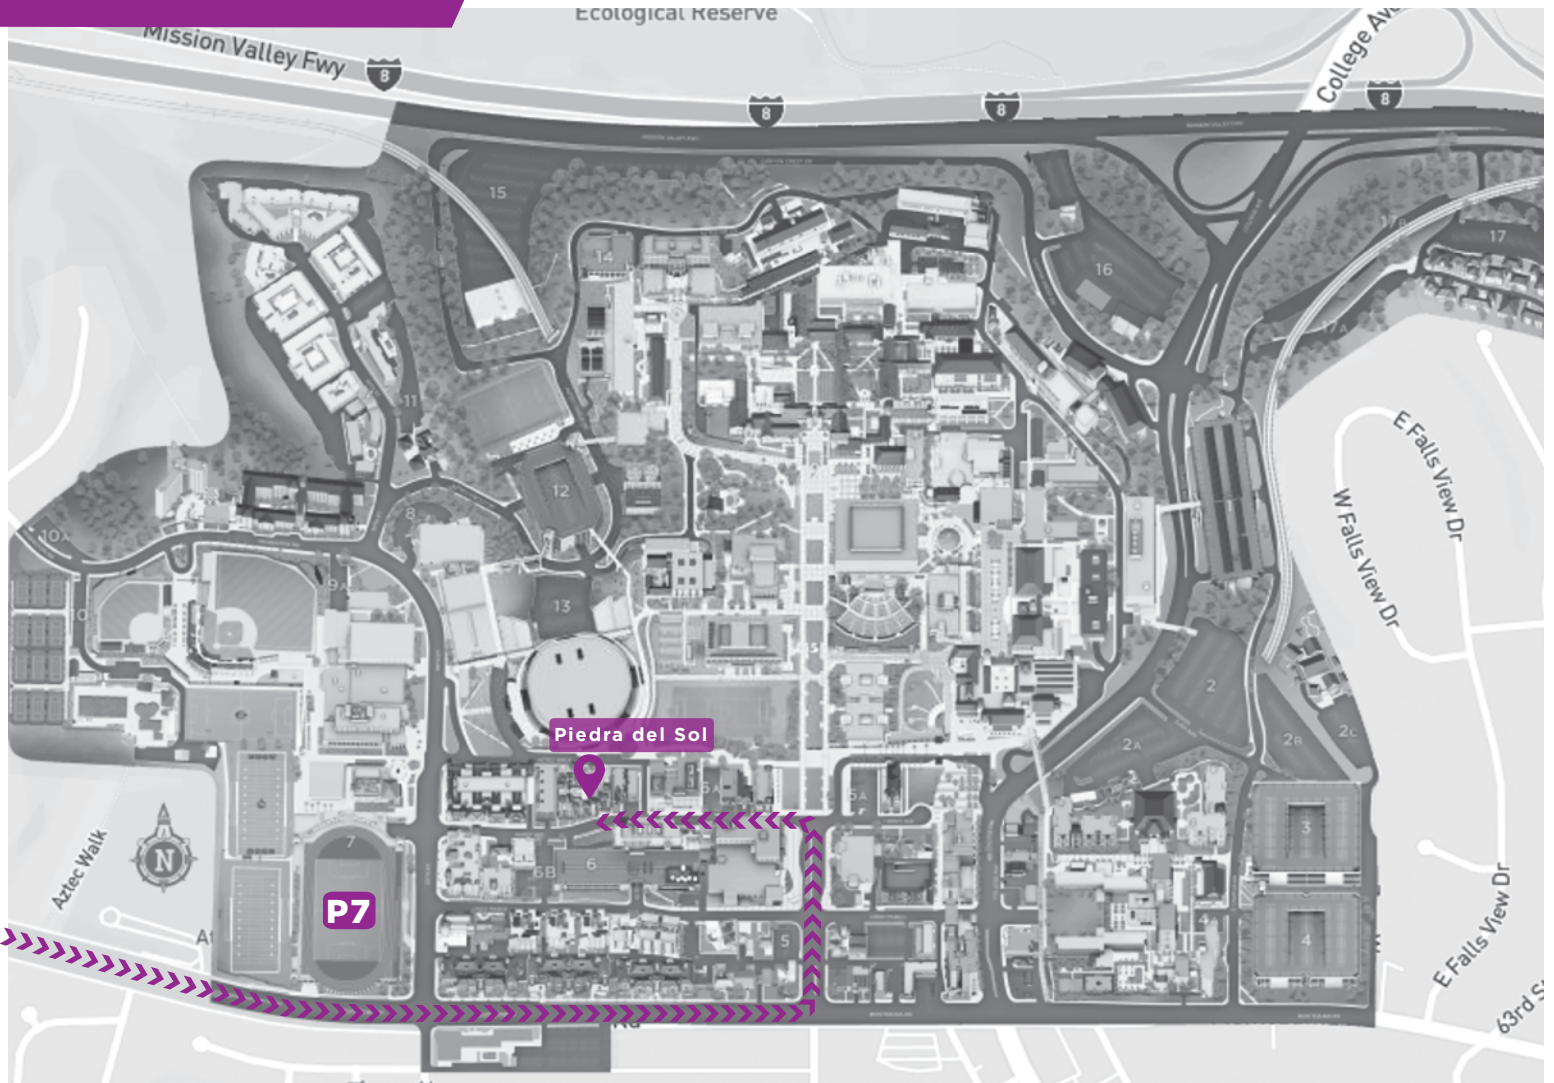

MOVE→IN MAP 2020

Piedra del Sol

STEP 1. ARRIVE:

From I-8 exit Fairmount Ave. and head south. Merge onto Montezuma Rd. (east). Turn left on Campanile Dr., then turn left on Hardy Ave. and arrive at Piedra del Sol.

STEP 2. CHECK IN:

You will queue, check in to your apartment and receive your keys while in your vehicle.

STEP 3. UNLOAD:

Unload your vehicle in the Piedra del Sol parking garage. A limited number of carts are available for check out.

STEP 4. PARK:

After unloading, move your vehicle to Parking Structure 7, where parking is free until Saturday, August 22.