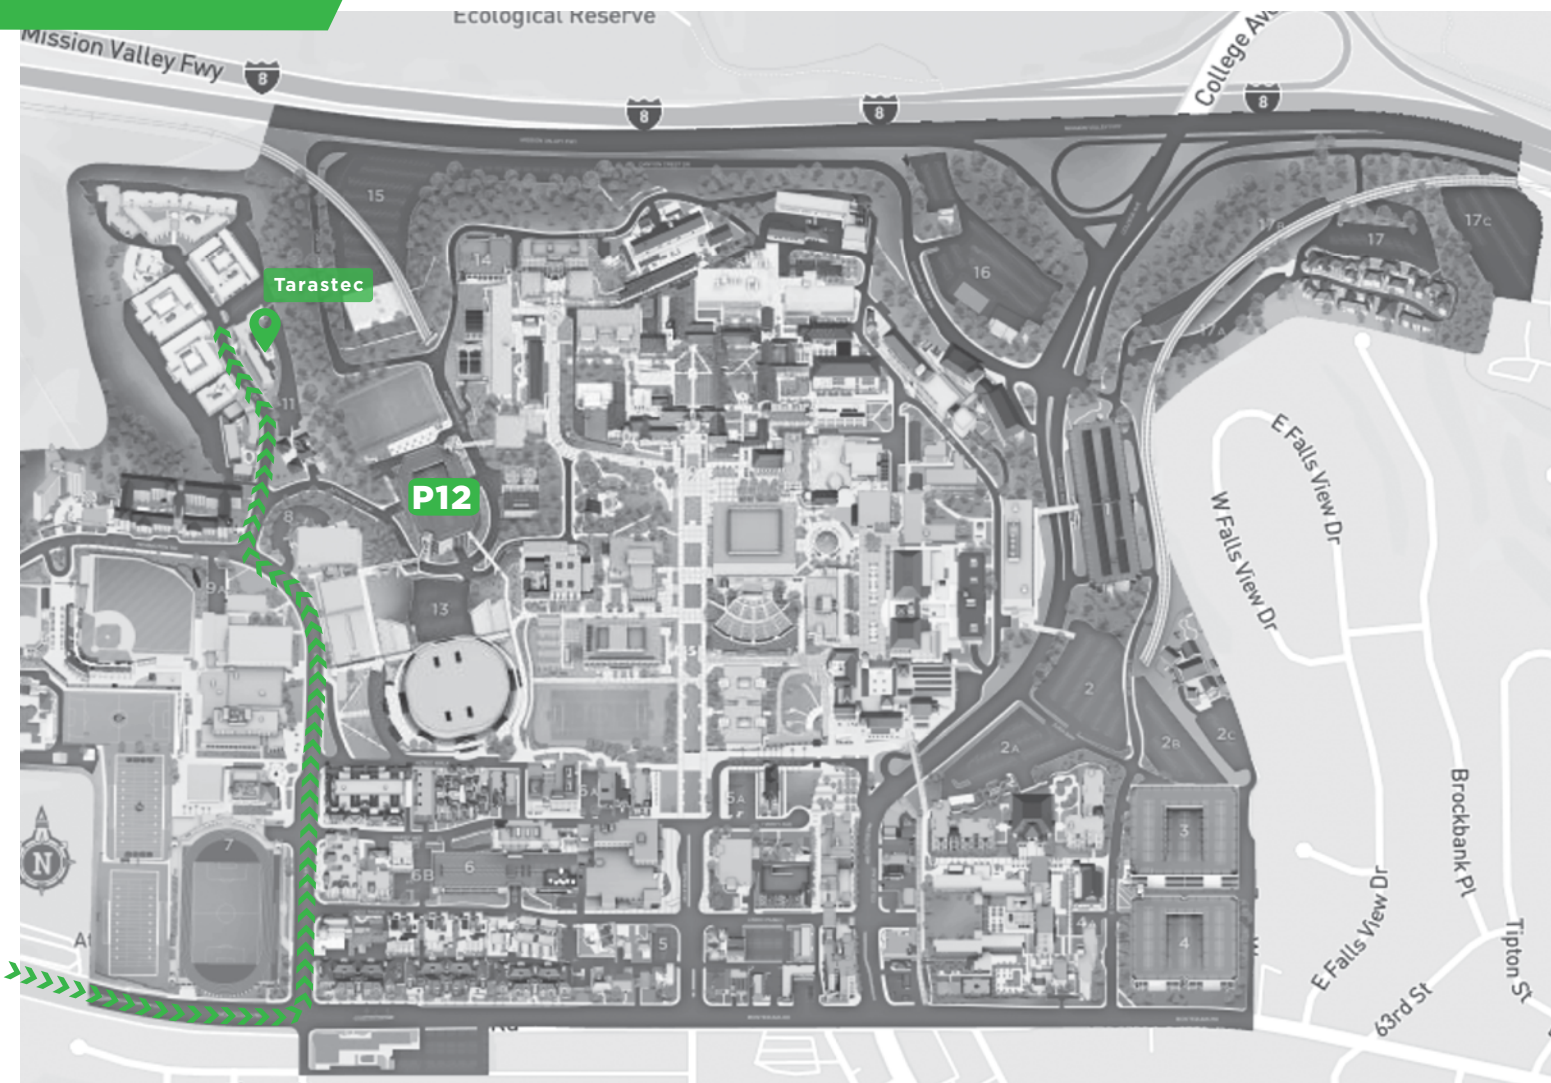

MOVE→IN MAP 2020

Tarastec

STEP 1. ARRIVE:

From I-8 exit Fairmount Ave. and head south. Merge onto Montezuma Rd. (east). Turn left on 55th St. At the intersection of 55th St. and Remington Rd. turn right to continue on 55th St. Continue straight and turn right into the Tarastec Parking Lot.

STEP 2. CHECK IN:

You will queue, check in to your apartment and receive your keys while in your vehicle.

STEP 3. UNLOAD:

Proceed to your corresponding building's unloading zone. A limited number of carts are available for check out.

STEP 4. PARK:

After unloading, move your vehicle to Parking Structure 12, where parking is free until Saturday, August 22.