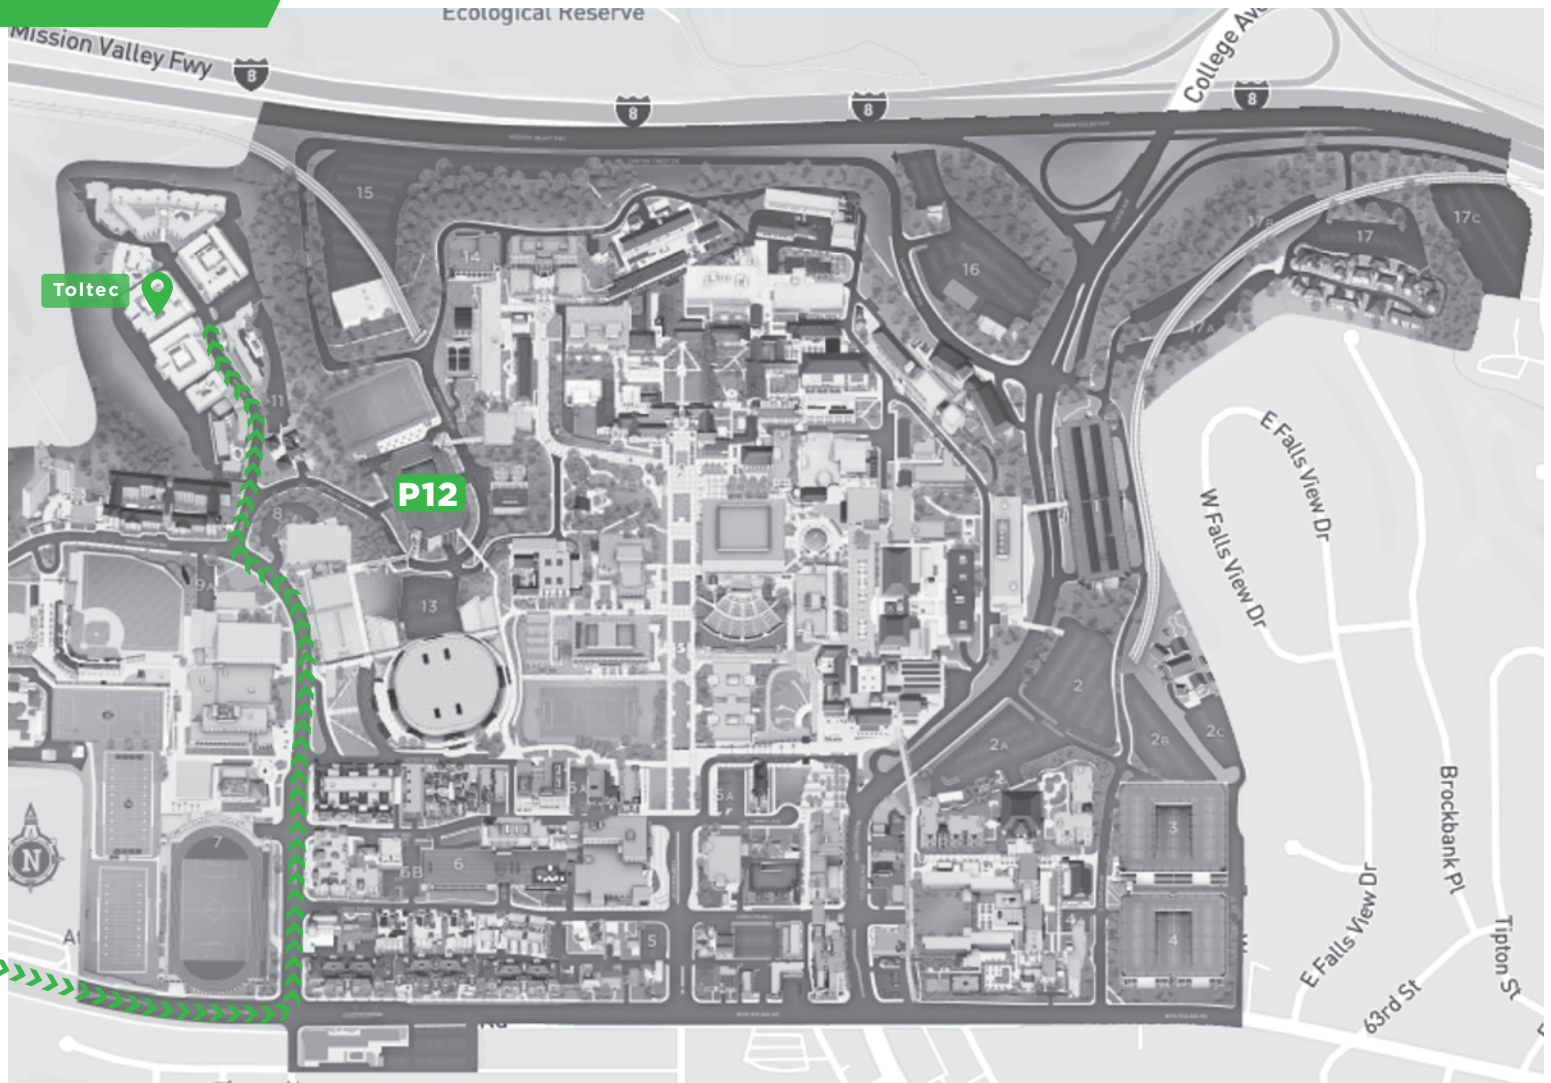

MOVE→IN MAP 2020

Toltec

STEP 1. ARRIVE:

From I-8 exit Fairmount Ave. and head south. Merge onto Montezuma Rd. (east). Turn left on 55th St. At the intersection of 55th St. and Remington Rd. turn right to continue on 55th St. Continue straight and turn right into the Tarastec Parking Lot.

STEP 2. CHECK IN:

You will queue, check in to your apartment and receive your keys while in your vehicle.

STEP 3. UNLOAD:

Proceed to your corresponding building's unloading zone. A limited number of carts are available for check out.

STEP 4. PARK:

After unloading, move your vehicle to Parking Structure 12, where parking is free until Saturday, August 22.