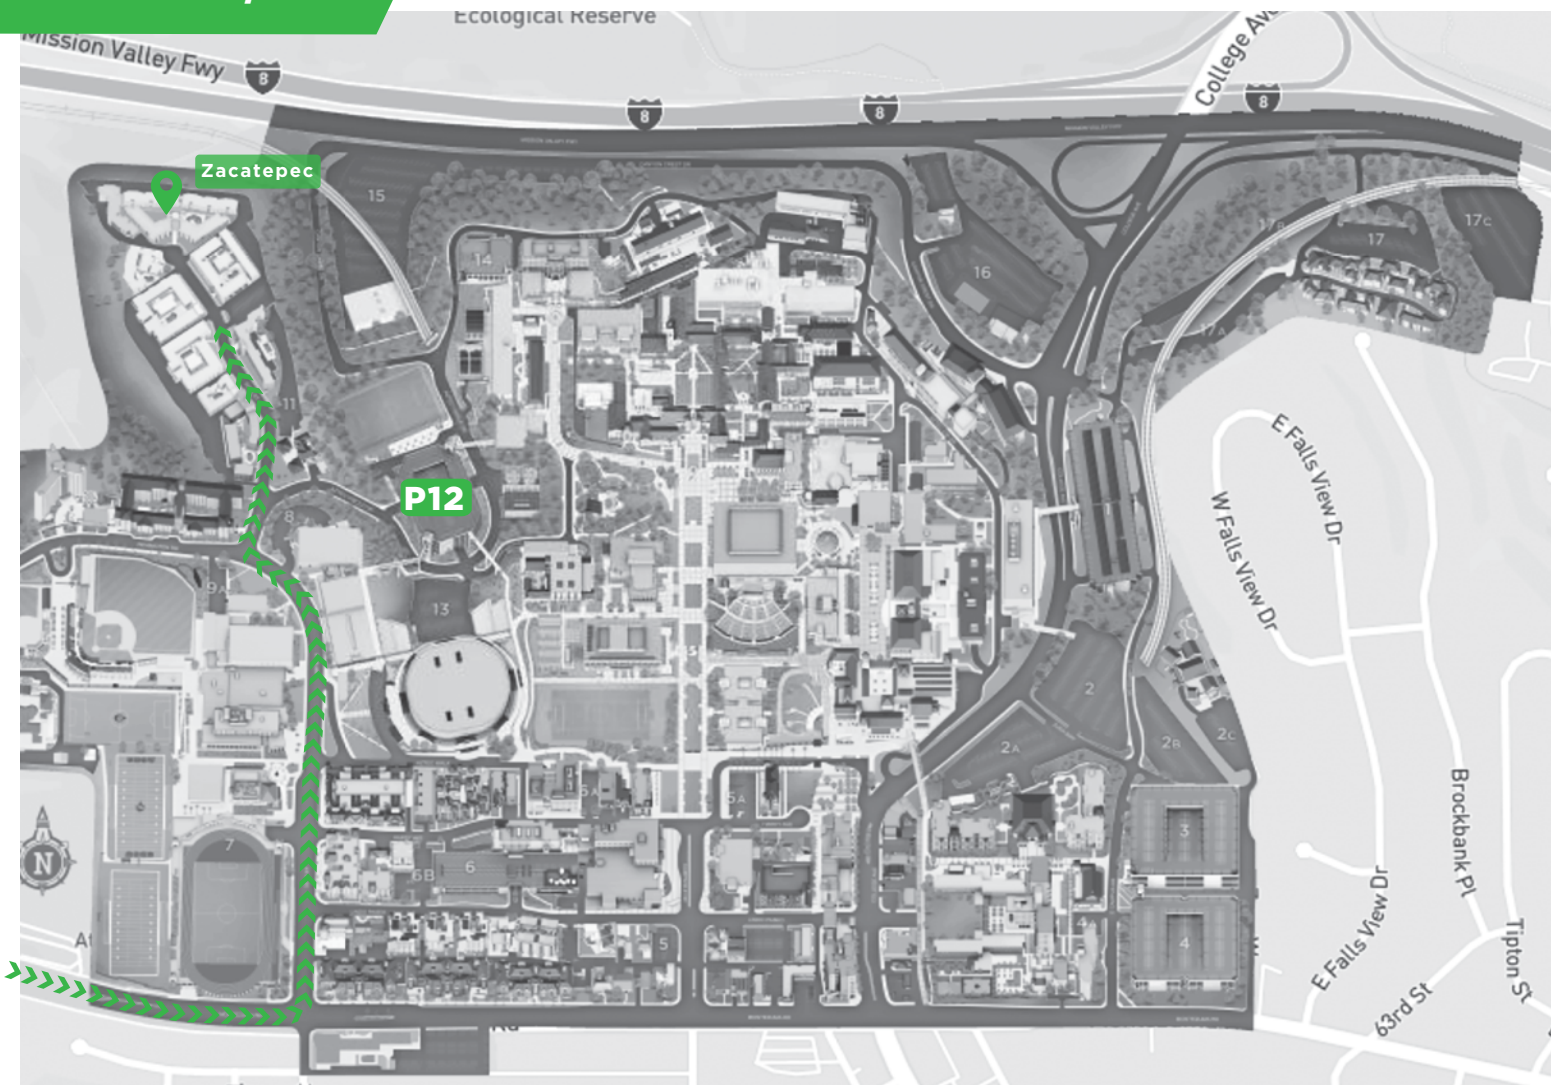

MOVE→IN MAP 2020

Zacatepec

STEP 1. ARRIVE:

From I-8 exit Fairmount Ave. and head south. Merge onto Montezuma Rd. (east). Turn left on 55th St. At the intersection of 55th St. and Remington Rd. turn right to continue on 55th St. Continue straight and turn right into the Tarastec Parking Lot.

STEP 2. CHECK IN:

You will queue, check in to your apartment and receive your keys while in your vehicle.

STEP 3. UNLOAD:

Proceed to your corresponding building's unloading zone. A limited number of carts are available for check out.

STEP 4. PARK:

After unloading, move your vehicle to Parking Structure 12, where parking is free until Saturday, August 22.