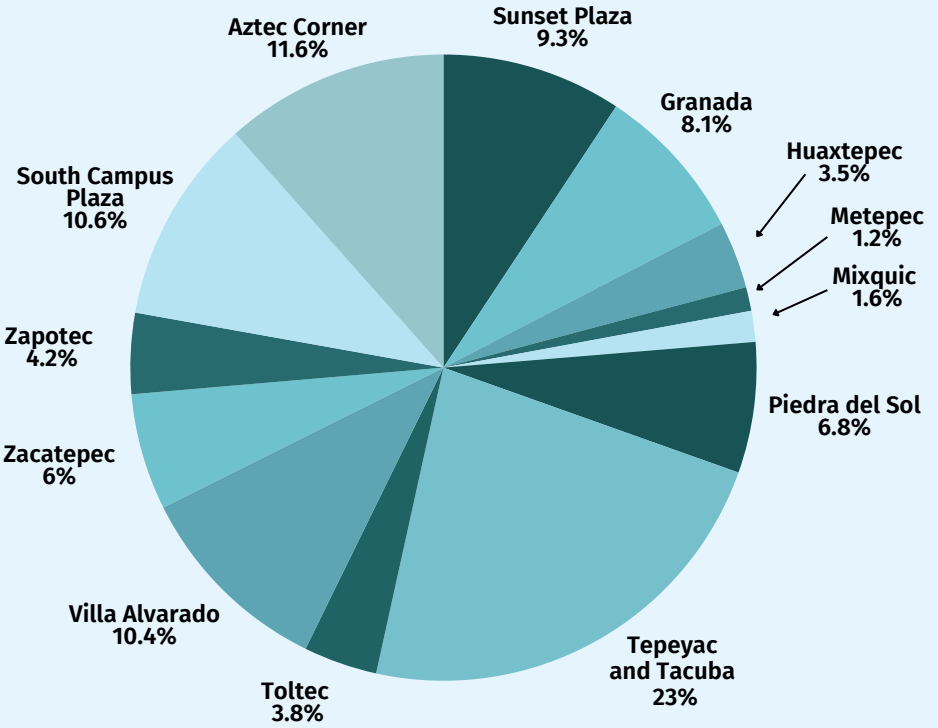

## 9-Month Sophomore Building Breakdown

This graph is a breakdown of the total bed spaces available in each sophomore building for 9-month license agreements.

9-MONTH BUILDINGS	
11.6%	AZTEC CORNER
8.1%	GRANADA
3.5%	HUAXTEPEC
1.2%	METEPEC
1.6%	MIXQUIC
6.8%	PIEDRA DEL SOL
10.6%	SOUTH CAMPUS PLAZA
9.3%	SUNSET PLAZA
23%	TEPEYAC AND TACUBA
3.8%	TOLTEC
10.4%	VILLA ALVARADO
6%	ZACATEPEC
4.2%	ZAPOTEC

## 11.5-Month Sophomore Building Breakdown

This graph is a breakdown of the total bed spaces available in each sophomore building for 11.5-month license agreements.

11.5-MONTH BUILDINGS	
48%	VIVA
6.1%	M@COLLEGE
45.9%	AZTEC CORNER