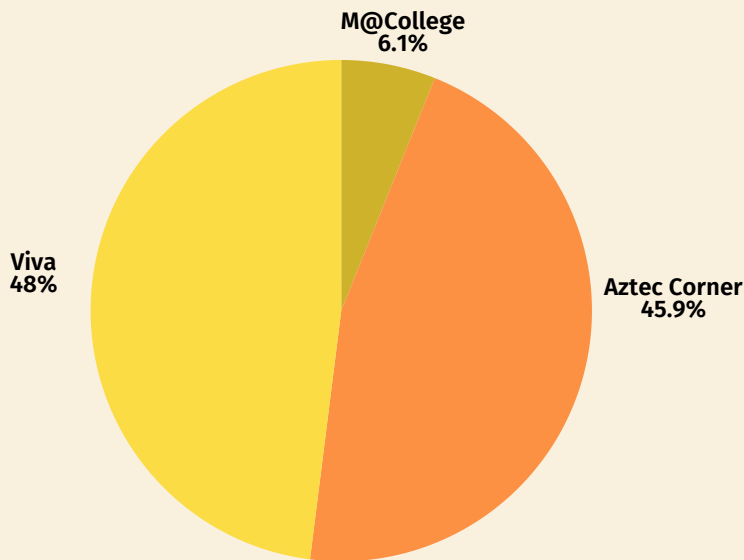

## 9-Month Sophomore Building Breakdown

This graph is a breakdown of the total bed spaces available in each sophomore building for 9-month license agreements.

9-MONTH BUILDINGS	
11.6%	AZTEC CORNER
8.1%	GRANADA
3.5%	HUAXTEPEC
1.2%	METEPEC
1.6%	MIXQUIC
6.8%	PIEDRA DEL SOL
10.6%	SOUTH CAMPUS PLAZA
9.3%	SUNSET PLAZA
23%	TEPEYAC AND TACUBA
3.8%	TOLTEC
10.4%	VILLA ALVARADO
6%	ZACATEPEC
4.2%	ZAPOTEC

## 11.5-Month Sophomore Building Breakdown

This graph is a breakdown of the total bed spaces available in each sophomore building for 11.5-month license agreements.

11.5-MONTH BUILDINGS	
48%	VIVA
6.1%	M@COLLEGE
45.9%	AZTEC CORNER